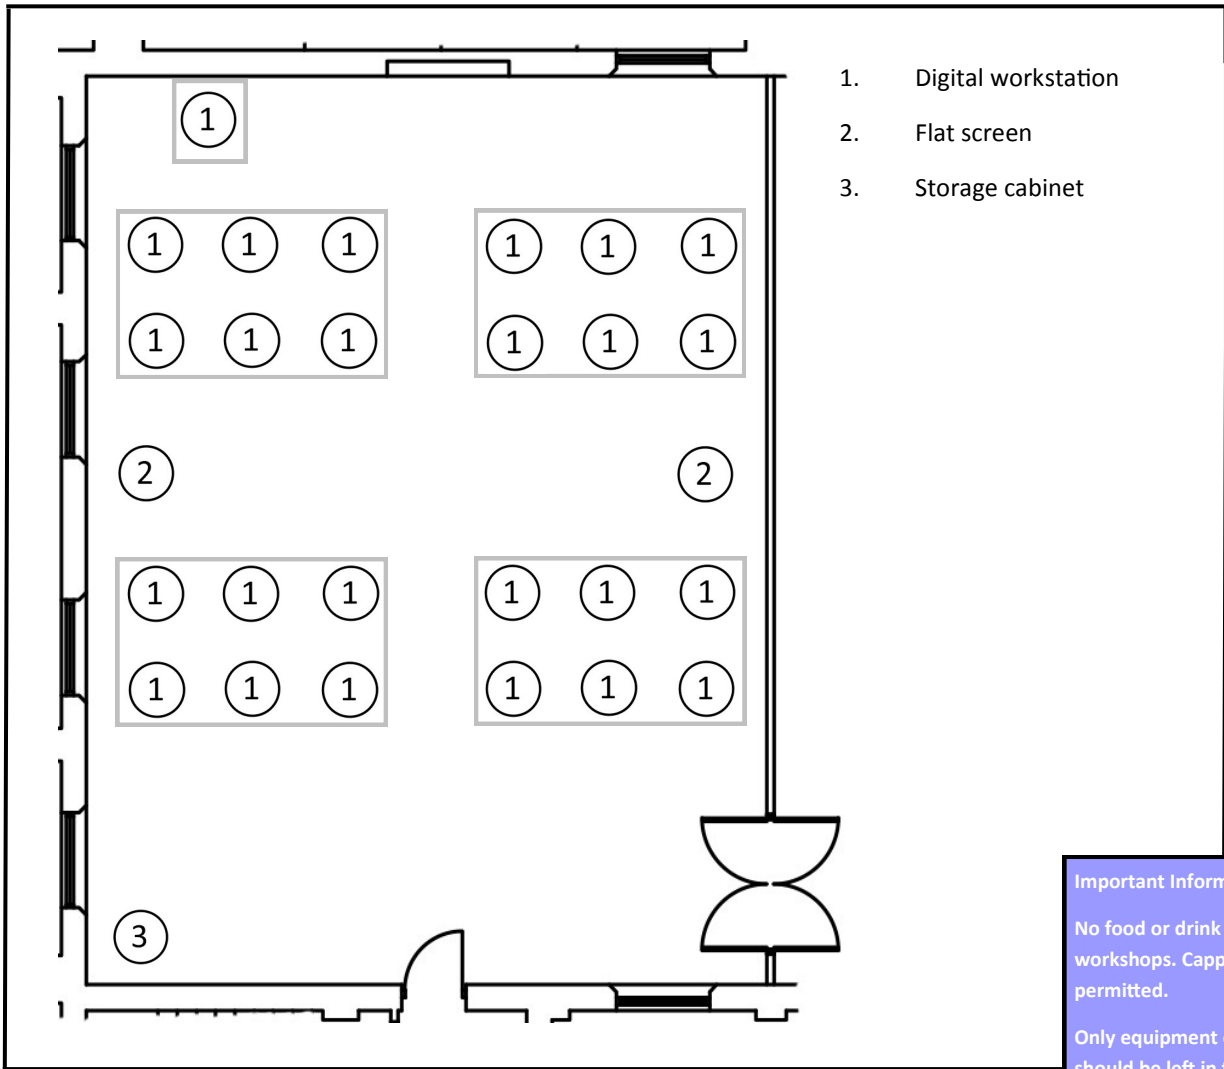

Dimensions: N/A  
Capacity: 25

Times of use:  
Mon-Thurs 9:00am—5:00pm  
Fri: 9:00am—4:30pm

Fire Alarm test times:  
Weekly: Wednesday 9:15am

Equipment & Furniture	
31 x	Chair
31 x	iMac
2 x	Flat screen
1 x	Storage cabinet