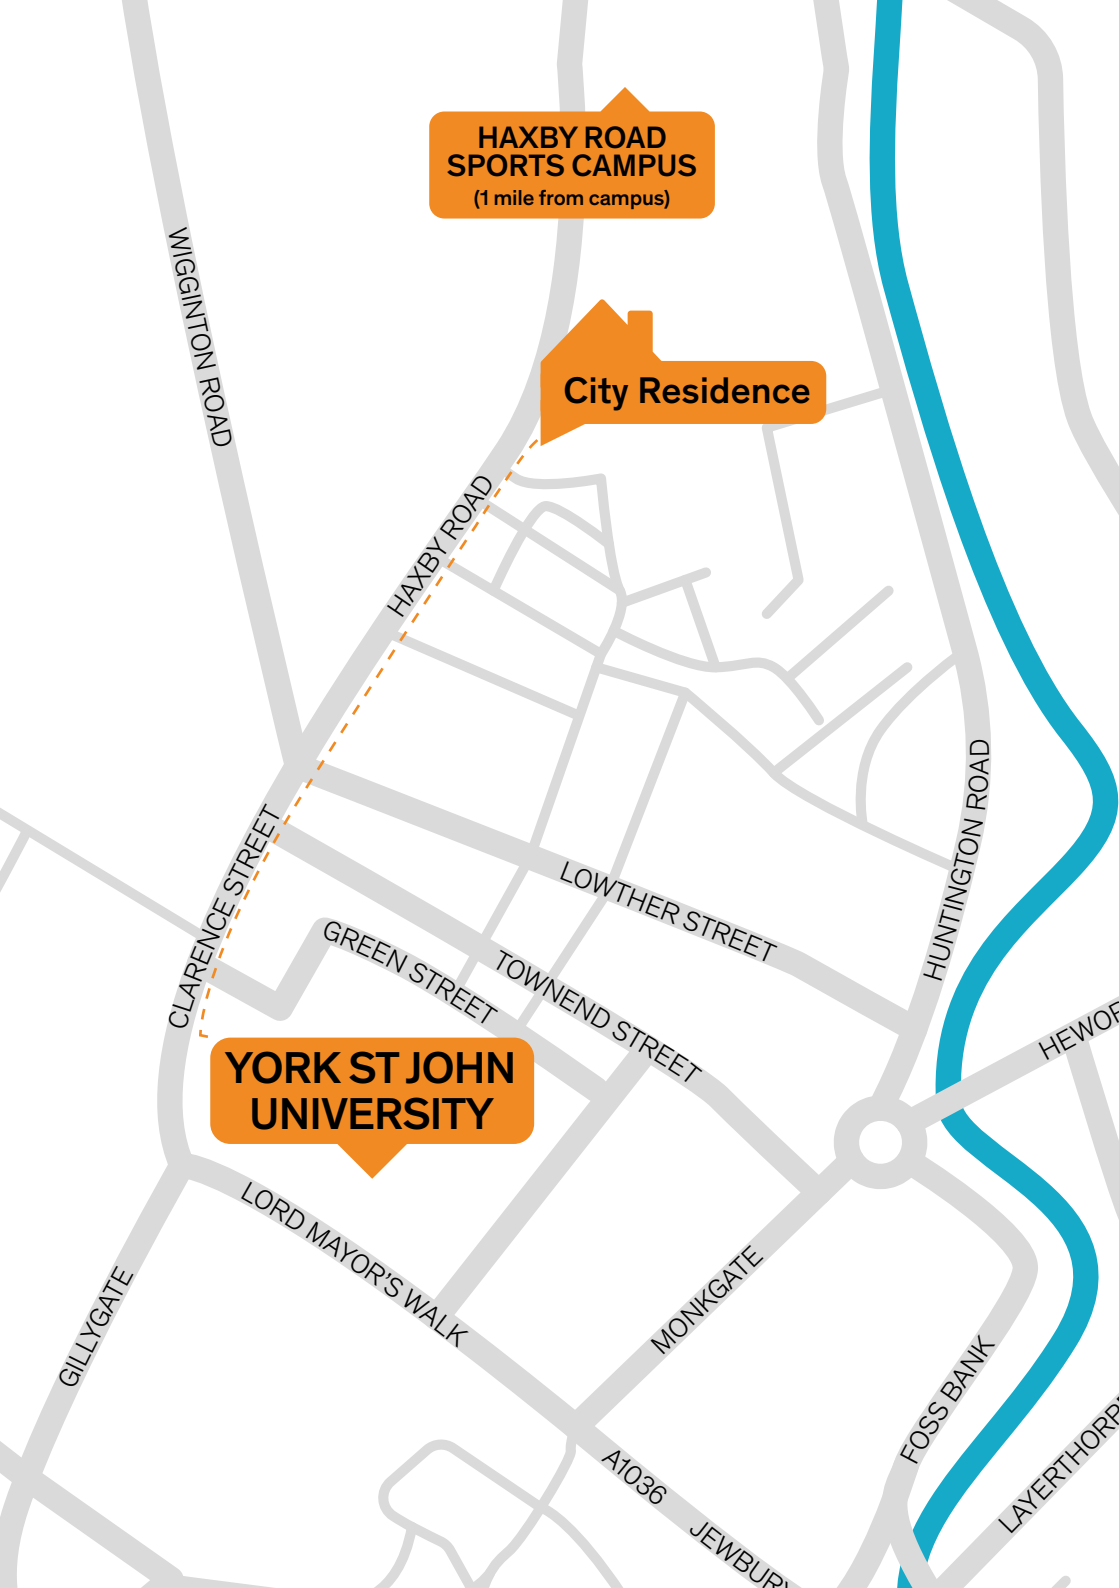

Est.  
1841

YORK  
ST JOHN  
UNIVERSITY

Self guided walking tour to  
**City Residence**

**HAXBY ROAD SPORTS CAMPUS**  
(1 mile from campus)

**City Residence**

**YORK ST JOHN UNIVERSITY**

## How to get to City Residence:

- 1 Head towards the Fountains Learning Centre entrance on campus.
- 2 Turn right out of there onto Clarence Street.
- 3 Continue straight, you will pass The Punch Bowl pub on the right.
- 4 Continue up Haxby Road. You will pass a park on the left.
- 5 Keep walking until you see a red mini market called The Goldmine. Pass this market and take the next right.
- 6 City Residence is the building in front of you to the left.

You can also use our online map:  
[yorks.ac.uk/map](http://yorks.ac.uk/map)

Est.  
1841

YORK  
ST JOHN  
UNIVERSITY

Accommodation Services,  
York St John University,  
Lord Mayors Walk, York, YO31 7EX

T: 01904 876660