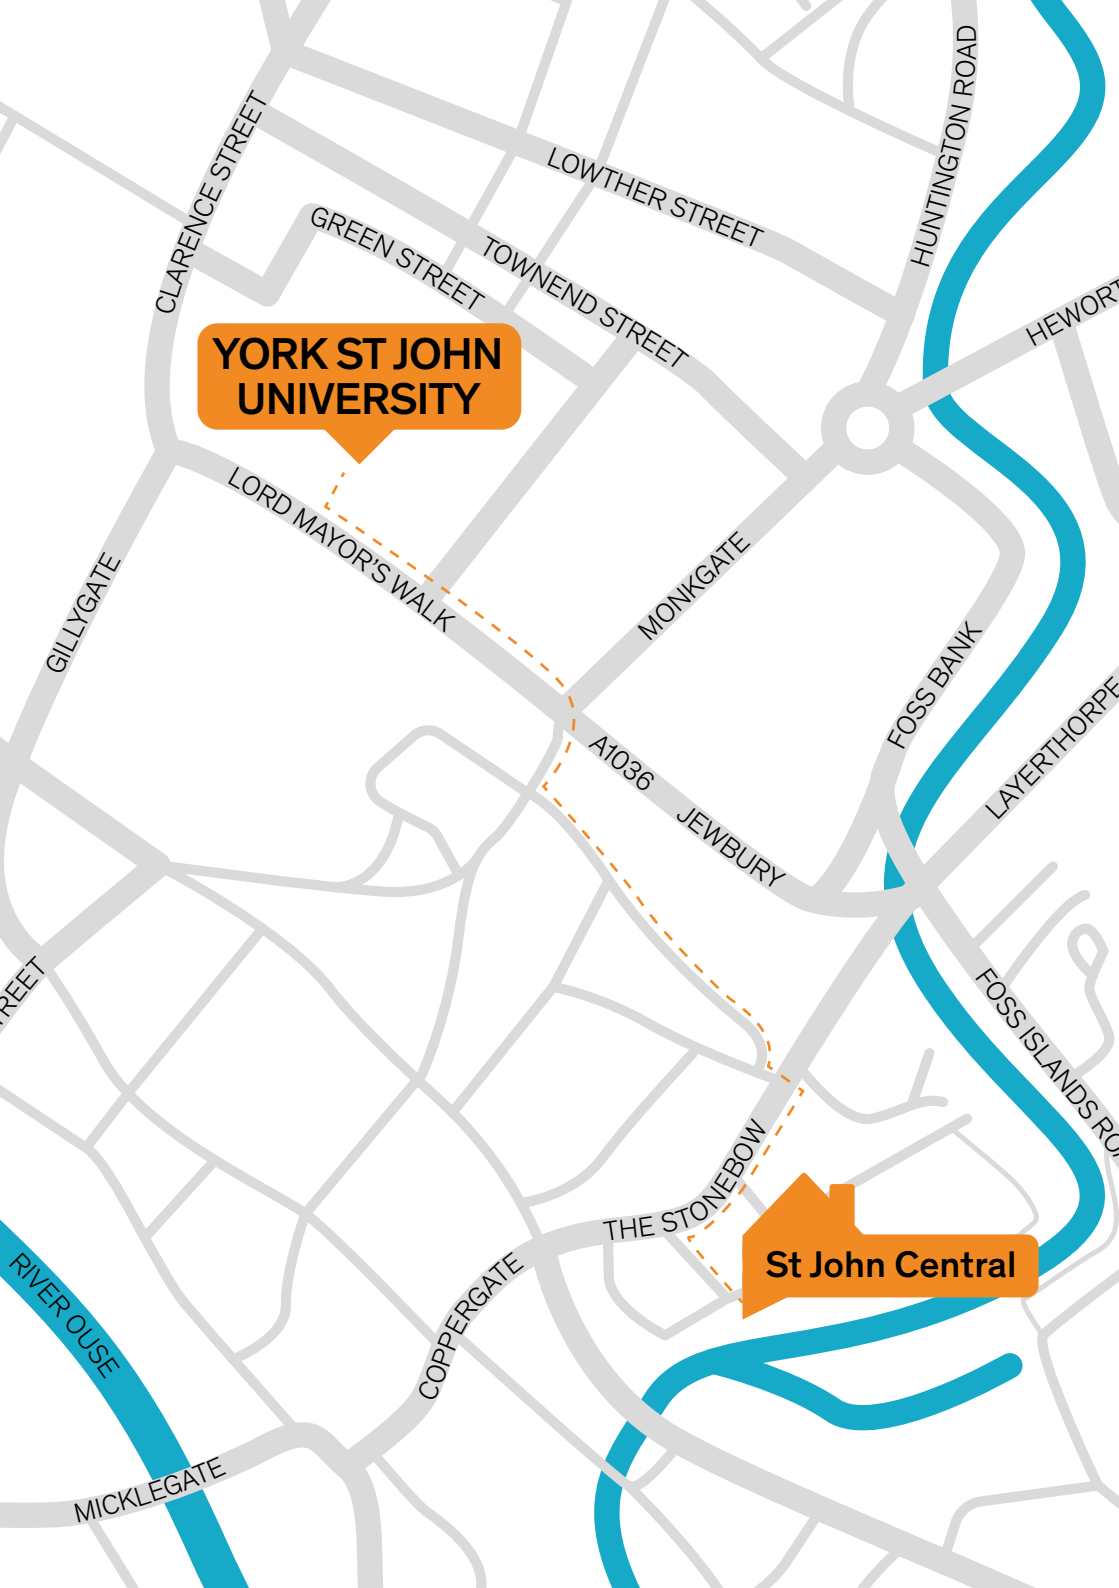

Est.
1841

YORK
ST JOHN
UNIVERSITY

**Self guided walking tour to
St John Central**

How to get to St John Central:

- 1 From the front of the quad, turn left onto **Lord Mayor's Walk**.
- 2 At the **traffic lights** turn right and walk under Monkgate Bar.
- 3 At the **Oxfam** charity shop (opposite Ambiente restaurant), turn left.
- 4 When you pass **Merchant Taylor's Hall** on the left, continue straight through the bollards.
- 5 Follow the road to the end.
- 6 Opposite to your left, you will see a black and white building called **The Black Swan**. Cross the road here and turn right.
- 7 Continue straight along the path.
- 8 On your left, you'll see a sign for the **Explore York Reading Cafe Now Open**. Turn left here.
- 9 Follow the road down, St John Central is the **brick building** on your right.

You can also use our online map:
yorksja.ac.uk/map

Est.
1841

YORK
ST JOHN
UNIVERSITY

Accommodation Services,
York St John University,
Lord Mayors Walk, York, YO31 7EX

T: 01904 876660

E: accommodation@yorksja.ac.uk